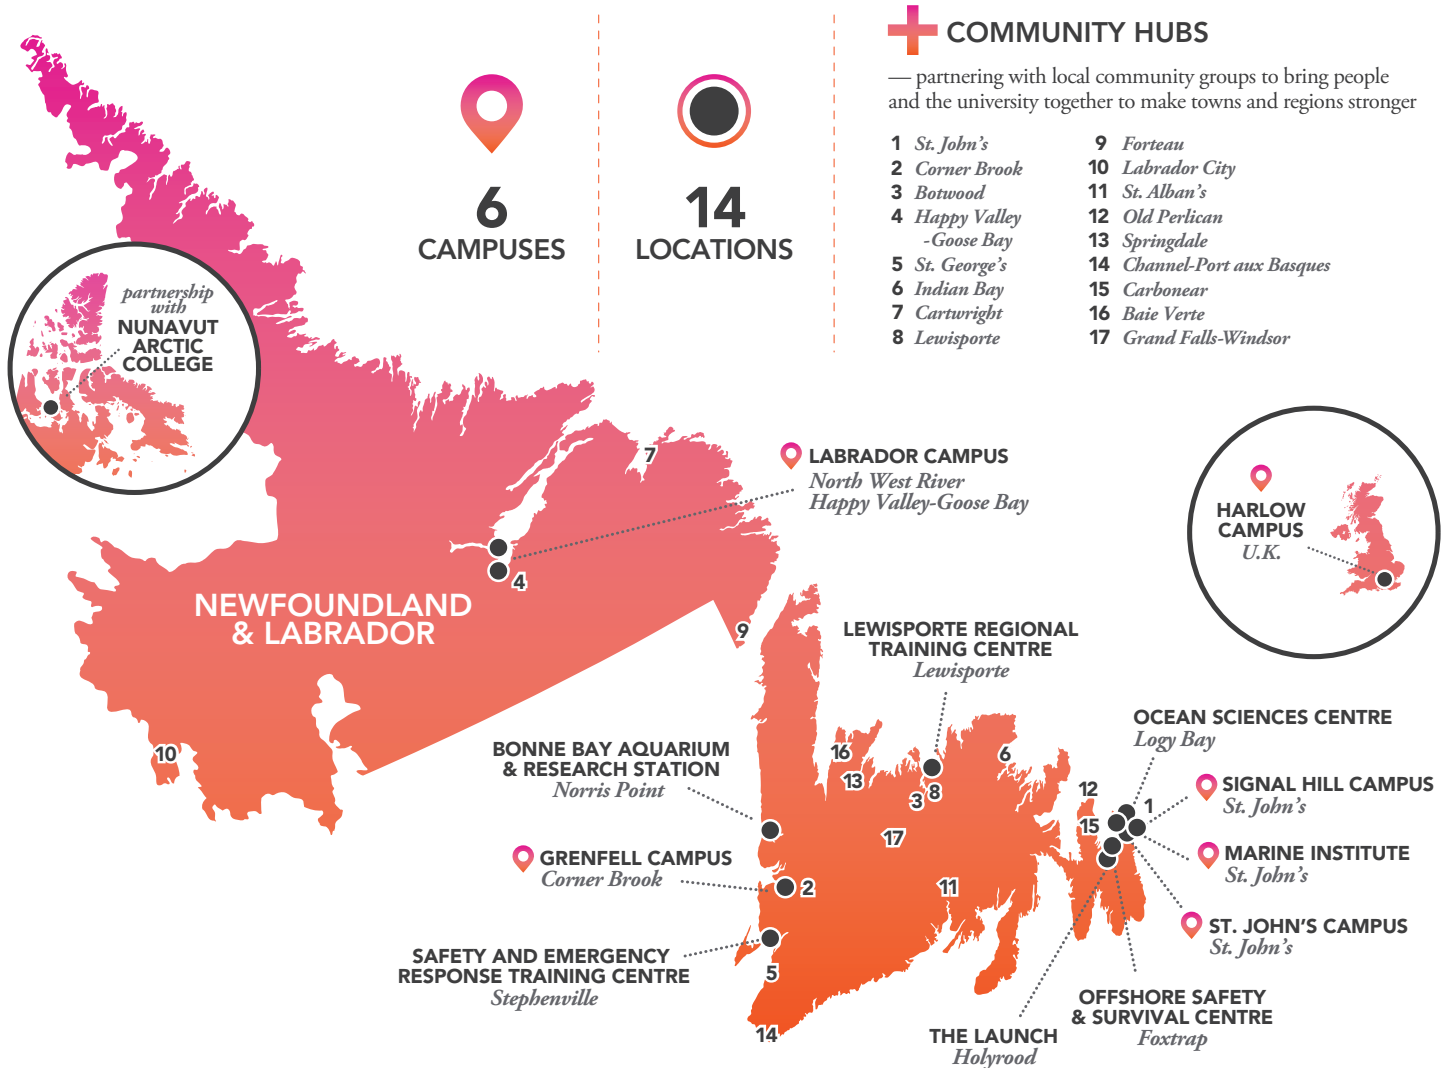

## Did You Know?

MEMORIAL  
CONTRIBUTES  
**\$627M**  
to provincial  
economy annually

LARGEST  
RESEARCH  
LIBRARY  
COLLECTION  
east of Montreal

MORE THAN  
**100,000**  
ALUMNI  
WORLDWIDE

# Memorial University's Reach

### JOHNSON GEO CENTRE

sparks curiosity about all things science

**37,880**  
visitors in 2022

### 1ST ANNUAL WHALE OF A DAY

2022  
Core Science Facility

**1,400**  
visitors learned about everything oceans