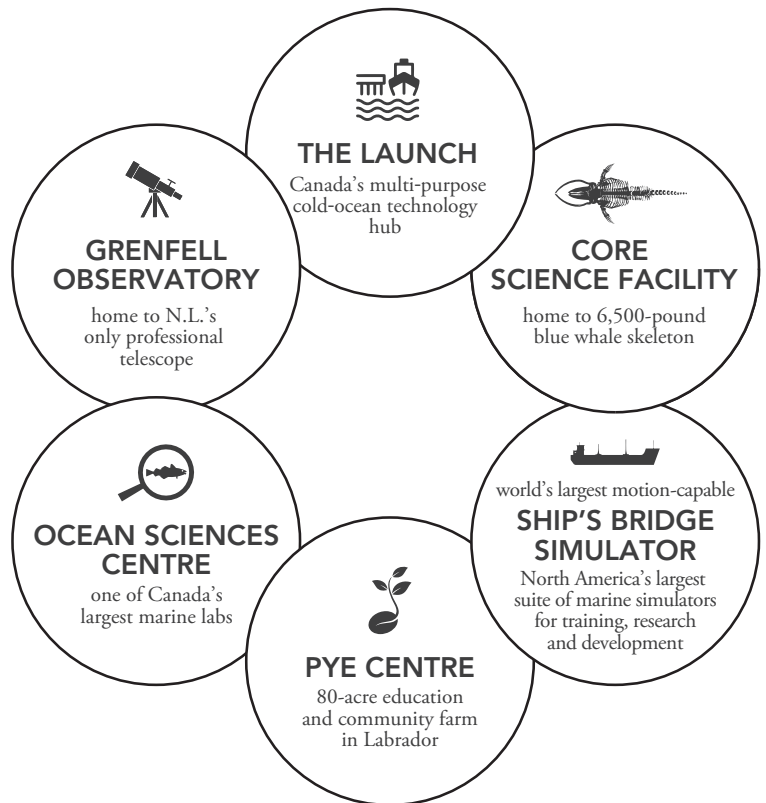

## Did You Know?

MEMORIAL  
CONTRIBUTES  
**\$627M**  
to provincial  
economy annually

LARGEST  
RESEARCH  
LIBRARY  
COLLECTION  
east of Montreal

MORE THAN  
**100,000**  
ALUMNI  
WORLDWIDE

# Memorial University's Reach

### JOHNSON GEO CENTRE

sparks curiosity about all things science

**37,880**  
visitors in 2022

### 1ST ANNUAL WHALE OF A DAY

2022  
Core Science Facility

**1,400**  
visitors learned about everything oceans